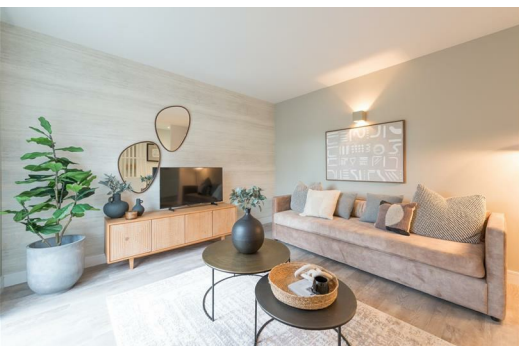

Downstairs, you'll find a bright, front-facing lounge that flows through to a cleverly designed WC and utility space at the centre of the home. At the rear, a spacious kitchen and dining area opens onto the garden through full-height glass doors, ideal for entertaining or enjoying a morning coffee in the sun. VELFAC windows throughout maximise light and warmth, creating a calm and inviting atmosphere all year round.

Upstairs, the layout includes a generous main bedroom at the front, a double bedroom and a well-sized single bedroom to the rear, perfect for families, guests or a home office. A large family bathroom with both a bath and a separate shower sits at the centre of the floor, offering both style and practicality.

Each home is designed with your lifestyle in mind, flexible layouts, spacious gardens, and smart tech that make day-to-day life easier. Whether it's retail therapy at Cheshire Oaks, dinner and drinks in town, or a quiet walk along the canal, you've got everything you need right on your doorstep.

And when it's time to get moving, Glisk makes it easy. With strong transport links across the North West and beyond, you're perfectly placed for commuting, weekends away, or visiting nearby cities. Modern living, made simple.